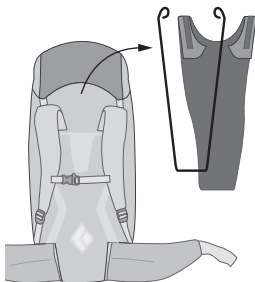

FEATURE DETAILS

V-Flex Suspension™

Armature V-Flex

V-Flex Tragesystem

Sistema V-Flex Suspension

Armadura V-Flex

Vフレックスサスペンション