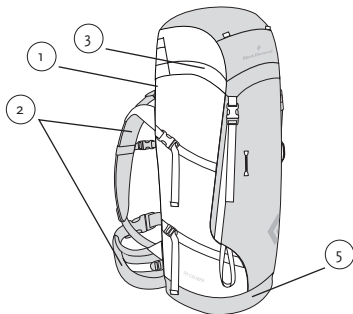

50 CALIBER

1. V-Flex Suspension* (detail page 8)
2. Padded shoulder straps and removable dual-density hipbelt
3. Top-load access with floating top pocket
4. Haul bag-style bottom keeps bag standing upright for easy loading
5. Ice tool loops and 3-point haul system (detail page 8)
6. Hydration compatible

* denotes removable feature

VOLUME S: 50 L (3,051 cu in) M: 52 L (3,175 cu in) L: 54 L (3,295 cu in)

DIMENSIONS D x W x H S: 27 x 33 x 67 cm (10.5 x 13 x 26.5 in)

M: 27 x 33 x 72 cm (10.5 x 13 x 28.5 in)

L: 27 x 33 x 77.5 cm (10.5 x 13 x 30.5 in)

WEIGHT S: 1.46 kg (3 lb 3 oz) M: 1.51 kg (3 lb 5 oz) L: 1.59 kg (3 lb 8 oz)

SIZING S: torso 40-47 cm (15.5-18.5 in) waist 66-79 cm (26-31 in)

M: torso 45-52 cm (17.5-20.5 in) waist 73-86 cm (29-34 in)

L: torso 50-57 cm (19.5-23.5 in) waist 86-99 cm (34-39 in)

COLORS Blue Steel or Coal