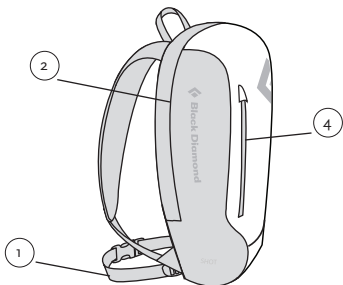

VOLUME 42 L (2,565 cu in)

DIMENSIONS D X W X H 23 x 34 x 66 cm (9 x 13.5 x 26 in)

WEIGHT 1.0 kg (2 lb 3 oz)

SIZING One size

COLORS Coal or Red Clay

SHOT

1. Removable 25 mm (1 in) webbing hipbelt
2. Zippered front panel opening
3. Durable 840d Ballistic nylon to withstand climbing wear-and-tear
4. Outer stash pocket
5. Hydration compatible