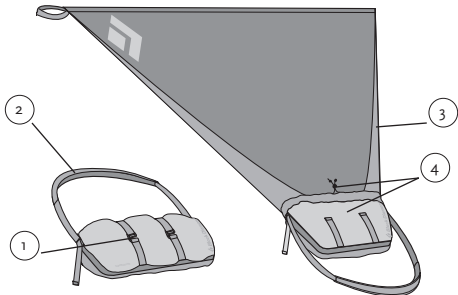

SUPER CHUTE

1. Barrel compression straps with metal buckles
2. Adjustable/removable courier-style shoulder strap
3. Funnel or traditional roll-loading
4. Packable 400d nylon construction with drawcord closure
5. Rope tarp dimensions: 146 x 126 cm (57 x 49 in)
6. Holds up to an 80 m rope

VOLUME 25 L (1,525 cu in)

DIMENSIONS D X W X H 20 x 51 x 33 cm (8 x 20 x 13 in)

WEIGHT 490 g (1 lb 1 oz)

SIZING One size

COLORS Blue Steel , Coal, Gecko or Red Clay