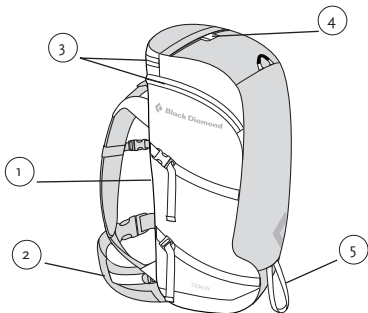

DEMON

1. Removable 20 mm aluminum stay and framesheet
2. Padded hipbelt
3. Zippered top-load access with guidebook pocket
4. Tuck-away rope strap at top of pack (detail page 9)
5. Ice axe, trekking pole loop (detail page 9)
6. Hydration compatible

VOLUME S: 32 L (1,953 cu in) M: 34 L (2,075 cu in) L: 36 L (2,197 cu in)

DIMENSIONS D x W x H S: 24 x 29 x 58 cm (9.5 x 11.5 x 23 in)

M: 24 x 29 x 63.5 cm 9.5 x 11.5 x 25 in

L: 24 x 29 x 69 cm 9.5 x 11.5 x 27 in

WEIGHT S: 1.04 kg (2 lb 5 oz) M: 1.1 kg (2 lb 7 oz) L: 1.17 kg (2 lb 9 oz)

SIZING S: torso 40-47 cm (15.5-18.5 in) waist 66-79 cm (26-31 in)

M: torso 45-52 cm (17.5-20.5 in) waist 73-86 cm (29-34 in)

L: torso 50-57 cm (19.5-23.5 in) waist 86-99 cm (34-39 in)

COLORS Coal or Red Clay