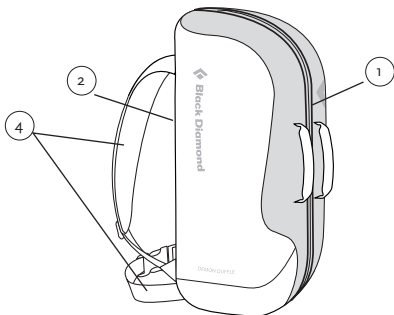

DEMON DUFFEL

1. Full-length zippered access
2. Framesheet with foam backpanel for comfort
3. Internal zippered stash pocket
4. Tuck-away padded shoulder straps and 38 mm (1.5 in) webbing hipbelt

VOLUME 42 L (2,565 cu in)

DIMENSIONS D X W X H 23 x 34 x 66 cm (9 x 13.5 x 26 in)

WEIGHT 1.0 kg (2 lb 3 oz)

SIZING One size

COLORS Coal or Red Clay