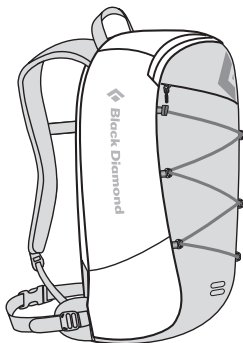

MAGNUM

1. Bretelles texturées et panneau dorsal OpenAir
2. Ouverture par panneau zippé
3. Ceinture sangle 20 mm facilement amovible
4. Emplacement pour lampe à vélo et poche de rangement externe
5. Poches latérales extensibles, filet de compression et de stockage à l'avant
6. Porte-bâtons de randonnée/piolets (page 15)
7. Compatible avec les systèmes d'hydratation

VOLUME 18 L

DIMENSIONS P X L X H 20 x 27 x 46 cm

POIDS 410 g

TAILLES Taille unique

COLORIS Coal, Cobalt, Gecko ou Turquoise