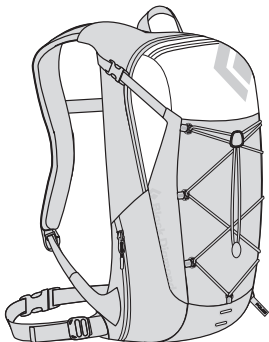

L: torso 50-57 cm (19.5-23.5 in) waist 86-99 cm (34-39 in)

COLORS Coal, Gecko or Red Clay

PULSE

1. Patent-pending reACTIV suspension with OpenAir backpanel (page 13 and 14)
2. Zippered front panel access
3. Women's-specific shoulder strap and hipbelt with soft, breathable 3D mesh
4. Hipbelt stash pocket, side stretch pockets and front compression stretch pocket
5. Trekking pole/ice axe loops (page 15)
6. Hydration compatible
7. Also available as men's-specific Nitro

VOLUME S: 20 L (1,220 cu in) M: 22 L (1,340 cu in)

DIMENSIONS D X W X H S: 23 x 28 x 48 cm (9 x 11 x 19 in)

M: 23 x 28 x 53 cm (9 x 11 x 21 in)

WEIGHT S: 860 g (1 lb 14 oz) M: 920 g (2 lb)

SIZING S: torso 40-47 cm (15.5-18.5 in) waist 76-89 cm (30-35 in)

M: torso 45-52 cm (17.5-20.5 in) waist 86-99 cm (34-39 in)

COLORS Daiquiri or Steel

EXL

1. SwingArm shoulder straps and OpenAir backpanel (page 14)
2. Zippered panel access
3. Side stretch pockets and front compression stretch pocket with front cord compression and storage
4. Retractable trekking pole/ice axe loop, bike light slot
5. Hydration compatible