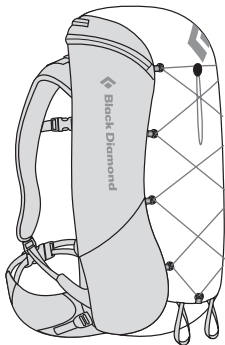

BLAZE

MAGNUM

FLASH

BBEE

FUSE

BURN

1. Patent-pending reACTIV suspension with OpenAir backpanel (page 13 and 14)
2. Zippered top-loading access
3. Soft, breathable 3D mesh on hipbelt and shoulder straps
4. Hipbelt stash pocket, side stretch pockets, and front cord compression and storage
5. Trekking pole/ice axe loops (page 15)
6. Hydration compatible
7. Also available as women's-specific Blast

VOLUME M: 26 L (1,587 cu in) L: 28 L (1,700 cu in)

DIMENSIONS D X W X H M: 25 x 25 x 61 cm (10 x 10 x 24 in)
L: 25 x 25 x 66 cm (10 x 10 x 26 in)

WEIGHT M: 1.0 kg (2 lb 3 oz) L: 1.02 kg (2 lb 4 oz)

SIZING M: torso 45-52 cm (17.5-20.5 in) waist 73-86 cm (29-34 in)
L: torso 50-57 cm (19.5-23.5 in) waist 86-99 cm (34-39 in)

COLORS Coal, Cobalt or Sulfur

BLAST

1. Patent-pending reACTIV suspension with OpenAir backpanel (page 13 and 14)
2. Zippered top-loading access
3. Women's-specific shoulder strap and hipbelt with soft, breathable 3D mesh
4. Hipbelt stash pocket, side stretch pockets, and front cord compression and storage
5. Trekking pole/ice axe loops (page 15)
6. Hydration compatible
7. Also available as men's-specific Burn