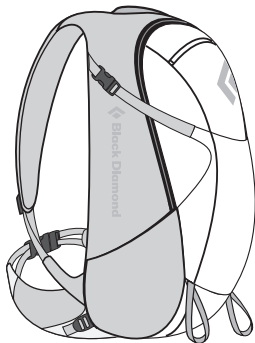

M: torso 45-52 cm (17.5-20.5 in) waist 86-99 cm (34-39 in)

COLORS Steel or Turquoise

NITRO

1. Patent-pending reACTIV suspension with OpenAir backpanel (page 13 and 14)
2. Zippered front panel access
3. Soft, breathable 3D mesh on hipbelt and shoulder straps
4. Hipbelt stash pocket, side stretch pockets and front compression stretch pocket
5. Trekking pole/ice axe loops (page 15)
6. Hydration compatible
7. Also available as women's-specific Pulse