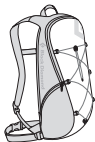

BLAZE

MAGNUM

FLASH

BBEE

FUSE

BURN

1. Patent-pending reACTIV suspension with OpenAir backpanel (page 13 and 14)
2. Zippered top-loading access
3. Soft, breathable 3D mesh on hipbelt and shoulder straps
4. Hipbelt stash pocket, side stretch pockets, and front cord compression and storage
5. Trekking pole/ice axe loops (page 15)
6. Hydration compatible
7. Also available as women's-specific Blast