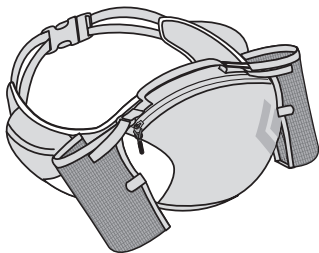

VOLUME 11 L (690 cu in)

DIMENSIONS D X W X H 17 X 25 X 43 CM (6.5 X 10 X 17 IN)

WEIGHT 360 g (13 oz)

SIZING One size

COLORS Coal, Daiquiri, Gecko or Red Clay

FUSE

1. OpenAir waistbelt and lumbar
2. Zippered top access
3. Dual water bottle holsters tuck away when not in use
4. Adjustable holster straps fit wide range of water bottle shapes
5. Zippered stretch hipbelt pockets