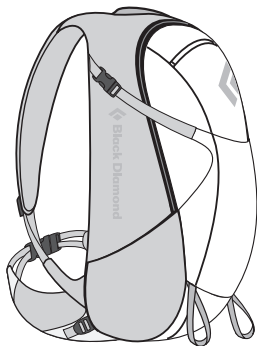

L: torso 50-57 cm (19.5-23.5 in) waist 86-99 cm (34-39 in)

COLORS Coal, Gecko or Red Clay

PULSE

1. Patent-pending reACTIV suspension with OpenAir backpanel (page 13 and 14)
2. Zippered front panel access
3. Women's-specific shoulder strap and hipbelt with soft, breathable 3D mesh
4. Hipbelt stash pocket, side stretch pockets and front compression stretch pocket
5. Trekking pole/ice axe loops (page 15)
6. Hydration compatible
7. Also available as men's-specific Nitro