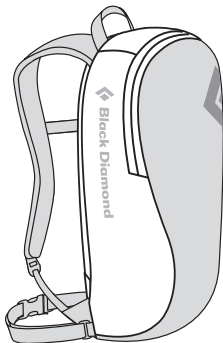

VOLUME 9 L (549 cu in)

DIMENSIONS D X W X H 17 X 20 X 42 CM (6.5 X 8 X 16.5 IN)

WEIGHT 330 g (11 oz)

SIZING One size

COLORS Coal, Red Clay or Sulfur

BEE

1. Contoured shoulder straps and OpenAir backpanel
2. Zippered panel opening
3. Easy-to-remove 20 mm (.8 in) webbing hipbelt
4. Bike light slot and internal stash pocket
5. Hydration compatible