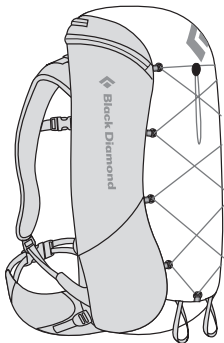

BLAZE

MAGNUM

FLASH

BBEE

FUSE

BURN

1. Patent-pending reACTIV suspension with OpenAir backpanel (page 13 and 14)
2. Zippered top-loading access
3. Soft, breathable 3D mesh on hipbelt and shoulder straps
4. Hipbelt stash pocket, side stretch pockets, and front cord compression and storage
5. Trekking pole/ice axe loops (page 15)
6. Hydration compatible
7. Also available as women's-specific Blast