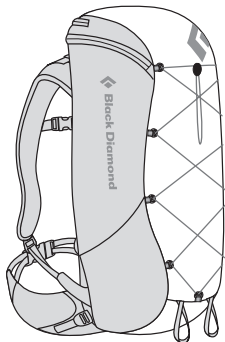

BURN

1. Système de portage reACTIV en instance de brevet avec panneau dorsal OpenAir (pages 13 et 14)
2. Accès zippé par le haut au compartiment principal
3. Ceinture et bretelles en maille filet 3D douce et respirante
4. Poche de rangement sur la ceinture, poches latérales extensibles et cordon frontal de compression et de stockage
5. Porte-piolet/bâtons de randonnée (page 15)
6. Compatible avec les systèmes d'hydratation
7. Modèle femmes équivalent Blast également disponible

VOLUME M : 26 L L : 28 L

DIMENSIONS P X L X H M : 25 x 25 x 61 cm
L : 25 x 25 x 66 cm

POIDS M : 1 kg L : 1,02 kg

TAILLES M : dos 45-52 cm tour de taille 73-86 cm
L : dos 50-57 cm tour de taille 86-99 cm

COLORIS Coal, Cobalt ou Sulfur