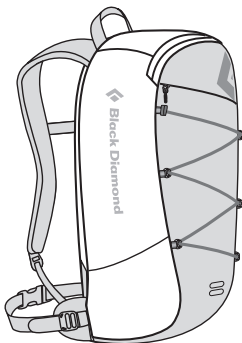

VOLUME 18 L (1,098 cu in)

DIMENSIONS D X W X H 18 x 25 x 48 cm (7 x 10 x 19 in)

WEIGHT 680 g (1 lb 8 oz)

SIZING One size

COLORS Coal, Gecko/Cool Gray or Red Clay

MAGNUM

1. Contoured shoulder straps and OpenAir backpanel
2. Zippered panel opening
3. Easy-to-remove 20 mm (.8 in) webbing hipbelt
4. Bike light slot and external stash pocket
5. Side stretch pockets, front web compression and storage
6. Trekking pole/ice axe loops (page 15)
7. Hydration compatible