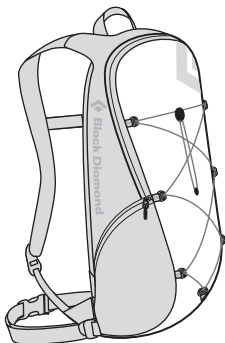

VOLUME 18 L (1,098 cu in)

DIMENSIONS D X W X H 20 X 27 X 46 CM (8 X 10.5 X 18 IN)

WEIGHT 410 g (14 oz)

SIZING One size

COLORS Coal, Cobalt, Gecko or Turquoise

FLASH

1. Contoured shoulder straps and OpenAir backpanel
2. Zippered panel opening
3. Easy-to-remove 20 mm (.8 in) webbing hipbelt
4. Bike light slot and internal stash pocket
5. Open and zippered side stretch pockets, shock cord compression and storage
6. Hydration compatible

VOLUME 9 L (549 cu in)

DIMENSIONS D X W X H 17 X 20 X 42 CM (6.5 X 8 X 16.5 IN)

WEIGHT 330 g (11 oz)

SIZING One size

COLORS Coal, Red Clay or Sulfur

BEE

1. Contoured shoulder straps and OpenAir backpanel
2. Zippered panel opening
3. Easy-to-remove 20 mm (.8 in) webbing hipbelt
4. Bike light slot and internal stash pocket
5. Hydration compatible